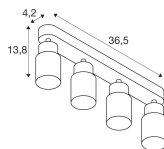

Specifications SLV Puri 2.0 Aluminium Spot Black | Suitable for 4x GU10

[View Product](#)

General Information

SKU	260604
EAN	4024163293822
Brand	SLV
Manufacturer Name	PURI 2.0 Tube, wand- en plafondopbouwarmatuur, long, 4x max. 6W GU10,
Any Lamp all-in warranty	5 Years
Average Lifetime (h)	0

Technical Information

Technology	Fixture with Socket
Voltage (V)	220-240
Dimmable	Dimmable when using a Dimmable Bulb
Suitable for	GU10
Including bulb	No
Amount of bulbs required	4
Maximum Wattage Rating	6
Tiltable	Yes
Mounting Method	Ceiling, Wall mounted
Emergency Lighting	No Emergency Unit
Product Type Category	Decorative Lighting with Socket