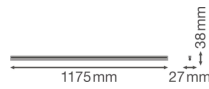

Specifications Ledvance LED Batten Linear Compact 20W 2000lm - 840 Cool White | 120cm

[View Product](#)

General Information

SKU	233348
EAN	4058075099753
Brand	Ledvance
Manufacturer Name	LN COMP BATTEN 1200 20W/4000K LEDV
Any Lamp all-in warranty	5 Years
Average Lifetime (h)	50000

Technical Information

Technology	LED Integrated
Voltage (V)	220-240
Dimmable	Not Dimmable
Colour of Light	White
Colour Code	840 Cool White
Colour temperature (Kelvin)	4000 Cool White
Colour Rendering (Ra)	80-89
Light colour options	Single Color
Luminous Efficacy (lm/W)	100
Power factor	>0.50
Including bulb	Yes
Length	120cm
Product Type Category	LED Batten

Fixture Information

Mounting Method	Surface
Fixture Connection	Screw terminal, 2-pole
Optical Cover	PC (Polycarbonate)
IP-rating	IP20
Impact Protection (IK)	IK03 - 0.35 joule
Operating Temperature	-20 to +40
Housing	PC (Polycarbonate)
Colour of the Fixture	White
Colour of material	White
Emergency Lighting	No Emergency Unit
Series	Linear

Dimensions

Length (mm)	1175
Width (mm)	27
Height (mm)	38

Sensor Information

Type of sensor	No Sensor
----------------	-----------

Why Any-lamp?

 Order from the **largest lighting specialist** in Europe  **Customised** quotation