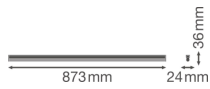

Specifications Ledvance LED Batten Linear Compact High Output 15W  
1500lm - 830 Warm White | 90cm

[View Product](#)

## Technical Information

Technology	LED Integrated
Voltage (V)	220-240
Dimmable	Not Dimmable
Colour of Light	White
Colour Code	830 Warm White
Colour temperature (Kelvin)	3000 Warm White
Colour Rendering (Ra)	80-89
Light colour options	Single Color
Luminous Efficacy (lm/W)	100
Power factor	>0.50
Including bulb	Yes
Suitable for Outdoor	No
Length	90cm
Product Type Category	LED Batten

## Fixture Information

---

Mounting Method	Surface
IP-rating	IP20
Impact Protection (IK)	IK03 - 0.35 joule
Housing	PC (Polycarbonate)
Colour of the Fixture	White
Colour of material	White
Emergency Lighting	No Emergency Unit
Series	Linear

## Dimensions

---

Length (mm)	873
Width (mm)	24
Height (mm)	36