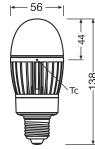

**Specifications Ledvance LED Bulb HQL
LED P E27 14.5W 2000lm - 840 Cool
White | Replaces 50W**

[View Product](#)

General Information

SKU	247164
EAN	4099854040627
Brand	Ledvance
Manufacturer Name	HQL LED P 2000LM 14,5W 840 E27 LEDV
Full box quantity	6
Any Lamp all-in warranty	5 Years
Energy efficiency class	D
Average Lifetime (h)	60000

Technical Information

Technology	LED
Product Type Category	E27 LED
Voltage (V)	220-240
Dimmable	Not Dimmable
Cap / Base	E27 (Edison screw)
Colour Code	840 Cool White
Colour temperature (Kelvin)	4000 Cool White
Colour Rendering (Ra)	80-89
Colour of Light	White
Light colour options	Single Color

Luminous Efficacy (lm/W) 138

Type of sensor No Sensor

Lamp Information

UV Filter No

Bulb finish Frosted

Series HQL LED P

Dimensions

Length (mm) 138

Diameter (mm) 55

Shape Elliptical

Why Any-lamp?

Order from the **largest lighting specialist** in Europe

Customised quotation

Up to **7 years warranty**

Easy return process