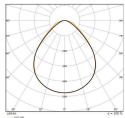

Specifications Ledvance LED Panel Eco  
36W 3600lm - 830 Warm White |  
60X60cm - UGR <19

[View Product](#)

## Dimensions

LED panel size 60x60cm

Length (mm) 595

Width (mm) 595

Height (mm) 32