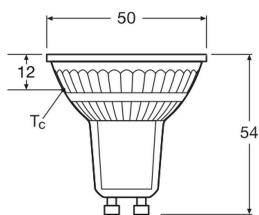

Specifications Ledvance LED Reflector GU10 PAR16 2.4W 230lm 36d - 830 Warm White | Replaces 35W

[View Product](#)

General Information

SKU	256907
EAN	4099854457982
Brand	Ledvance
Manufacturer Name	LED PAR16 P 2.4W 830 GU10
Full box quantity	1
Any Lamp all-in warranty	4 Years
Energy efficiency class	E
Average Lifetime (h)	15000

Technical Information

Technology	LED
Product Type Category	GU10 LED
Voltage (V)	220-240
Beam Angle (degree)	36
Dimmable	Not Dimmable
Cap / Base	GU10
Colour Code	830 Warm White
Colour temperature (Kelvin)	3000 Warm White
Colour Rendering (Ra)	80-89
Colour of Light	White

Light colour options Single Color

Luminous Efficacy (lm/W) 96

Power factor >0.40

Type of sensor No Sensor

Lamp Information

Bulb finish Clear

Series LED PAR16 P

Dimensions

Length (mm) 54

Diameter (mm) 50

Shape Reflector

Exact shape PAR16

Why Any-lamp?

 Order from the **largest lighting specialist** in Europe  **Customised** quotation

 Up to **7 years warranty**  **Easy** return process