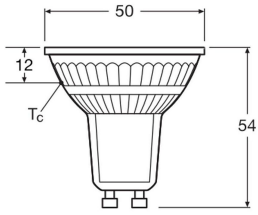

Specifications Ledvance LED Reflector GU10 PAR16 3.7W 350lm 36d - 830 Warm White | Replaces 35W

[View Product](#)

General Information

SKU	256890
EAN	4099854458040
Brand	Ledvance
Manufacturer Name	LED PAR16 P 3.7W 830 GU10
Full box quantity	1
Any Lamp all-in warranty	4 Years
Energy efficiency class	E
Average Lifetime (h)	15000

Technical Information

Technology	LED
Product Type Category	GU10 LED
Voltage (V)	220-240
Beam Angle (degree)	36
Dimmable	Not Dimmable
Cap / Base	GU10
Colour Code	830 Warm White
Colour temperature (Kelvin)	3000 Warm White
Colour Rendering (Ra)	80-89
Colour of Light	White

Light colour options Single Color

Luminous Efficacy (lm/W) 95

Power factor >0.40

Type of sensor No Sensor

Lamp Information

Bulb finish Clear

Series LED PAR16 P

Dimensions

Length (mm) 54

Diameter (mm) 50

Shape Reflector

Exact shape PAR16

Why Any-lamp?

 Order from the **largest lighting specialist** in Europe  **Customised** quotation

 Up to **7 years warranty**  **Easy** return process