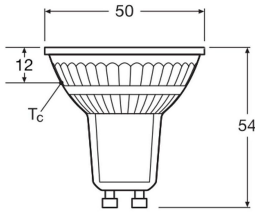

## Specifications Ledvance LED Reflector GU10 PAR16 3.7W 350lm 36d - 840 Cool White | Replaces 35W

[View Product](#)

### Technical Information

Technology	LED
Product Type Category	GU10 LED
Voltage (V)	220-240
Beam Angle (degree)	36
Dimmable	Not Dimmable
Cap / Base	GU10
Colour Code	840 Cool White
Colour temperature (Kelvin)	4000 Cool White
Colour Rendering (Ra)	80-89
Colour of Light	White

## Dimensions

Length (mm) 54

Diameter (mm) 50

Shape Reflector

Exact shape PAR16