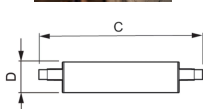

Specifications Philips Corepro LED Linear R7s 118mm 14W
2000lm - 840 Cool White | Dimmable - Replaces 120W

[View Product](#)