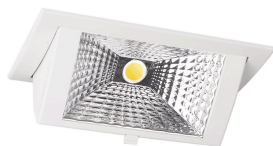

Specifications LED Downlight Wallwasher Wally Medium White 27W 3850lm 78x100D - 840 Cool White - 238x145mm

[View Product](#)

General Information

SKU	220678
EAN	8720584027270
Brand	Lumi Parts
Manufacturer Name	WallWasher Wally2 LED SLM module white 4000K Philips Fortimo LED, incl. driver
Any Lamp all-in warranty	5 Years
Average Lifetime (h)	50000

Technical Information

Tiltable	Yes
Technology	LED Integrated
Voltage (V)	220-240
Dimmable	Not Dimmable
Colour Code	840 Cool White
Colour temperature (Kelvin)	4000 Cool White
Colour Rendering (Ra)	80-89
Colour of Light	White
Light colour options	Single Color
Driver Included	Yes
Beam Angle (degree)	78x100
Luminous Efficacy (lm/W)	142.6

Power factor	>0.90
Installation Depth (mm)	100
Optical Cover	Glass
Product Type Category	LED Downlight

Fixture Information

Mounting Method	Recessed
Cut out (mm)	218x125
IP-rating	IP20
Housing	Aluminium
Colour of the Fixture	White
Colour of material	White
Fixture Connection	PIP [Push-in connector and pull relief]
Series	Wally Medium