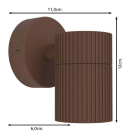

Specifications Eglo Wall Light  
Tomelloso Outdoor Aluminium Rusty  
| Suitable for GU10

[View Product](#)

## Dimensions

Length (mm) 60

Height (mm) 120